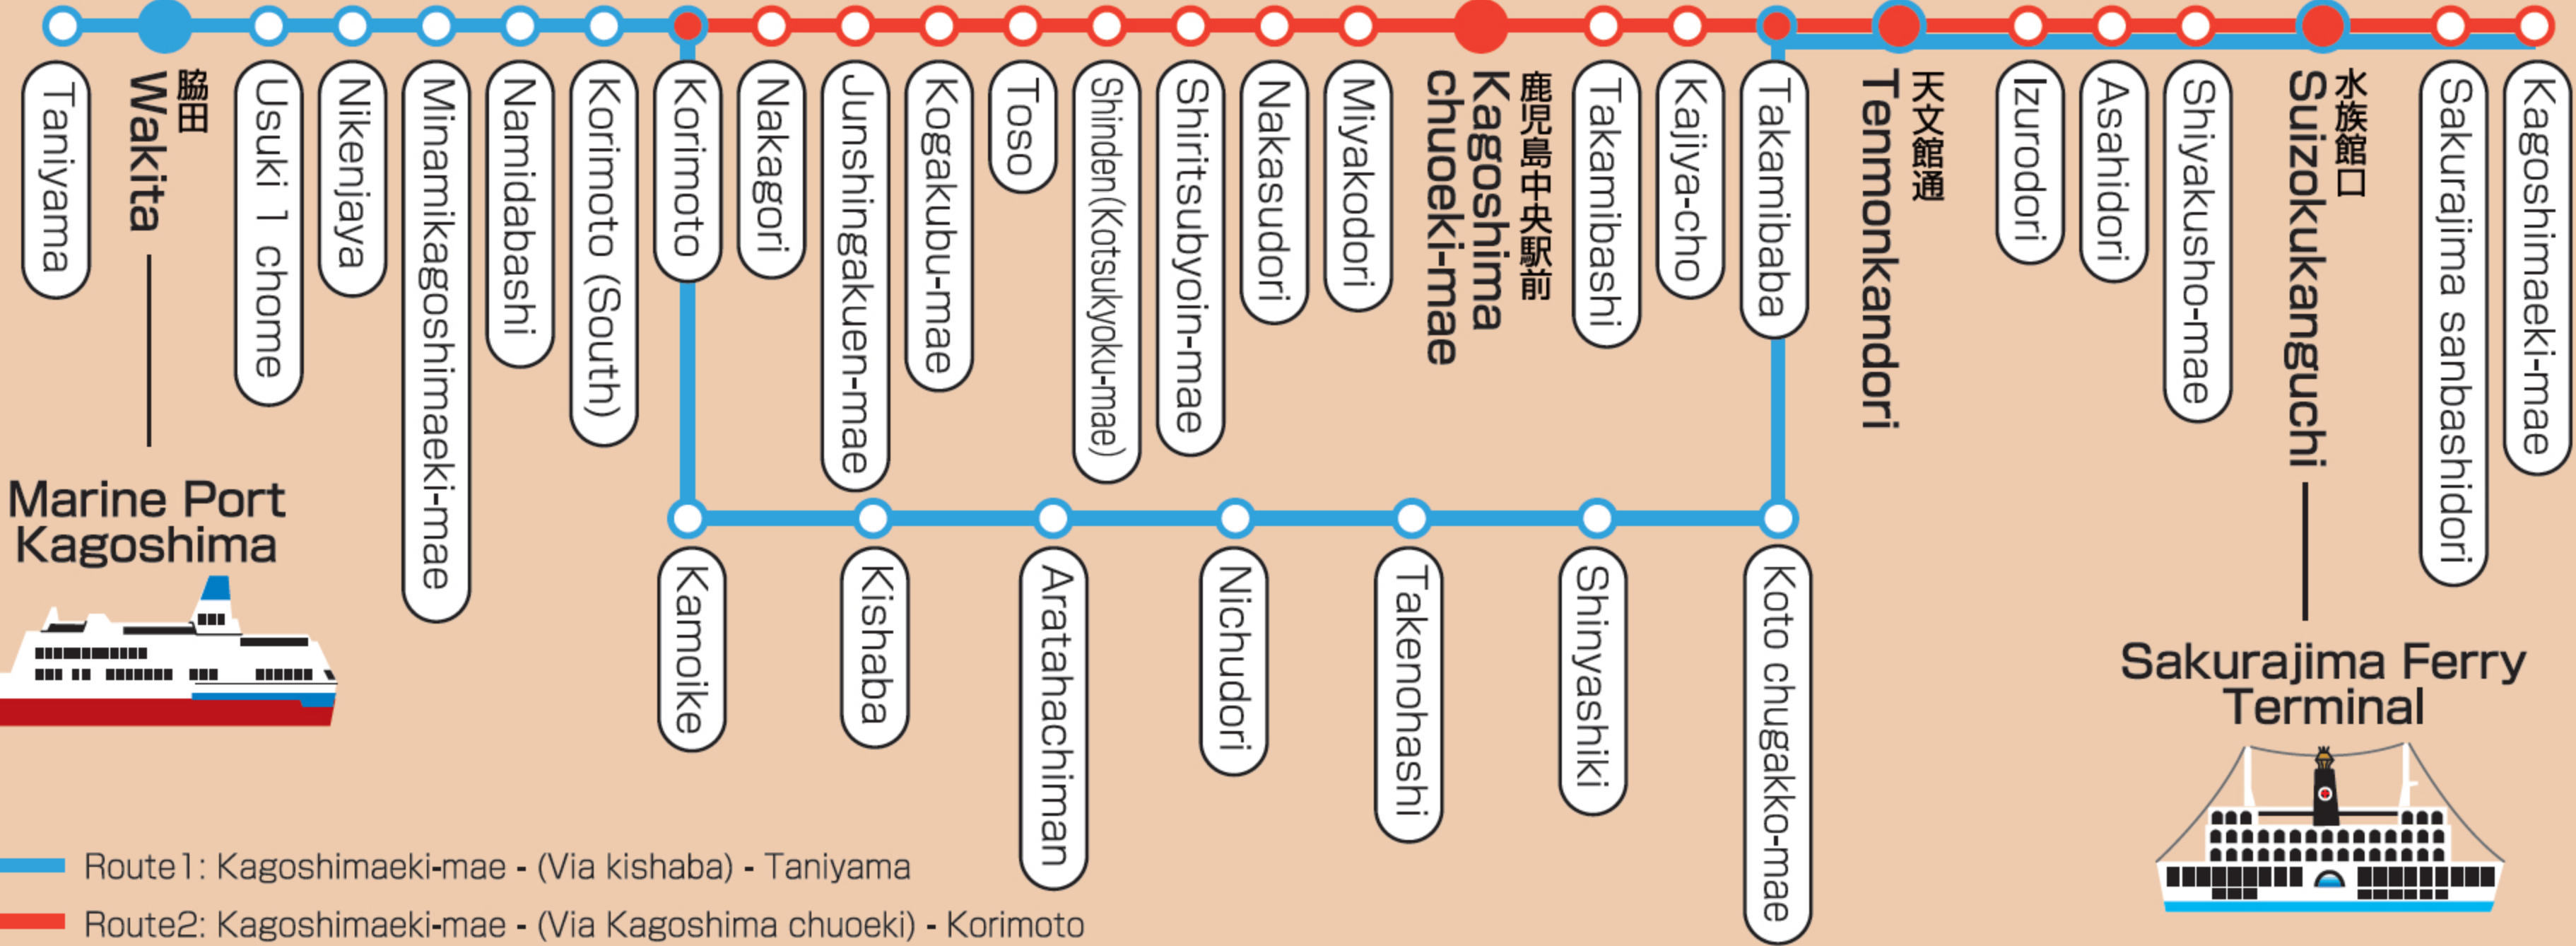

Usuki Station

← To Ibusuki

- Route 1: Kagoshimaeki-mae - (Via kishaba) - Taniyama
- Route 2: Kagoshimaeki-mae - (Via Kagoshima chuoeki) - Korimoto